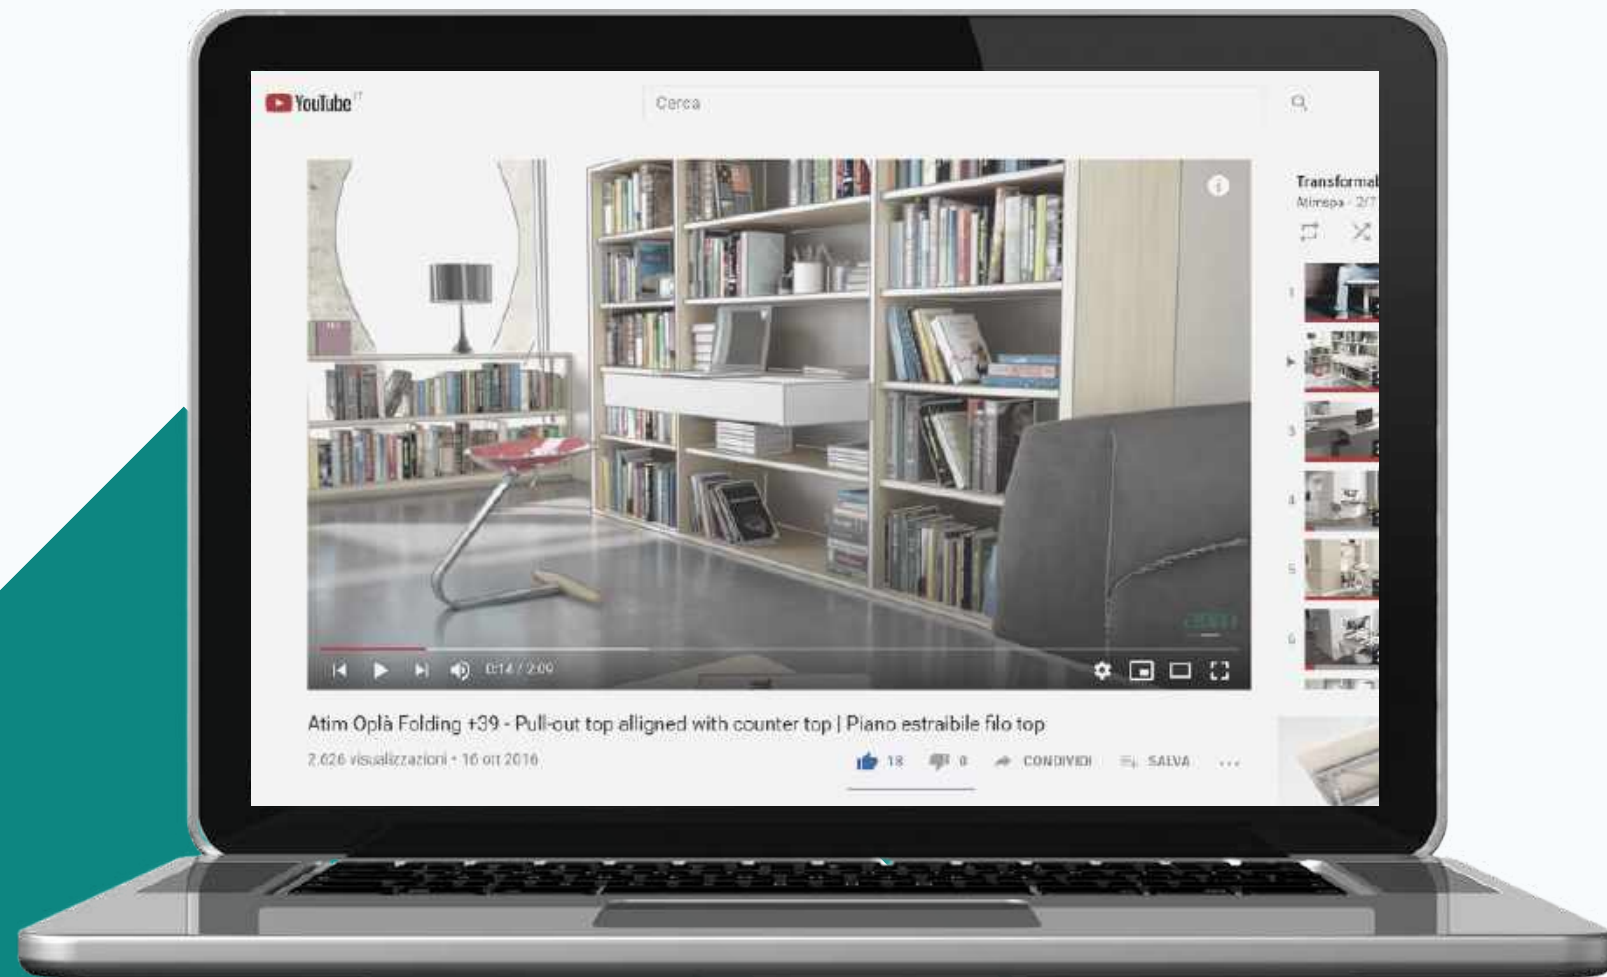

www.atimspa.com

TRASFORMABILI

**Scopri la linea
completa**

più di 50 soluzioni

www.youtube.com/atimspa

TRASFORMABILI
Guarda i tutorial

STEFANO DEL PRETE
CEO

VANESSA MORETTI
Head of Sales

MATTEO BRUSATI
Technical Designer

Contattaci

info@atimspa.com | marketing@atimspa.com

A modern office desk setup featuring a light wood desk, a white ergonomic chair, and a grey shelving unit with books and office supplies. A laptop is open on the desk, displaying a mountain landscape. The background shows a white wall and a patterned rug.